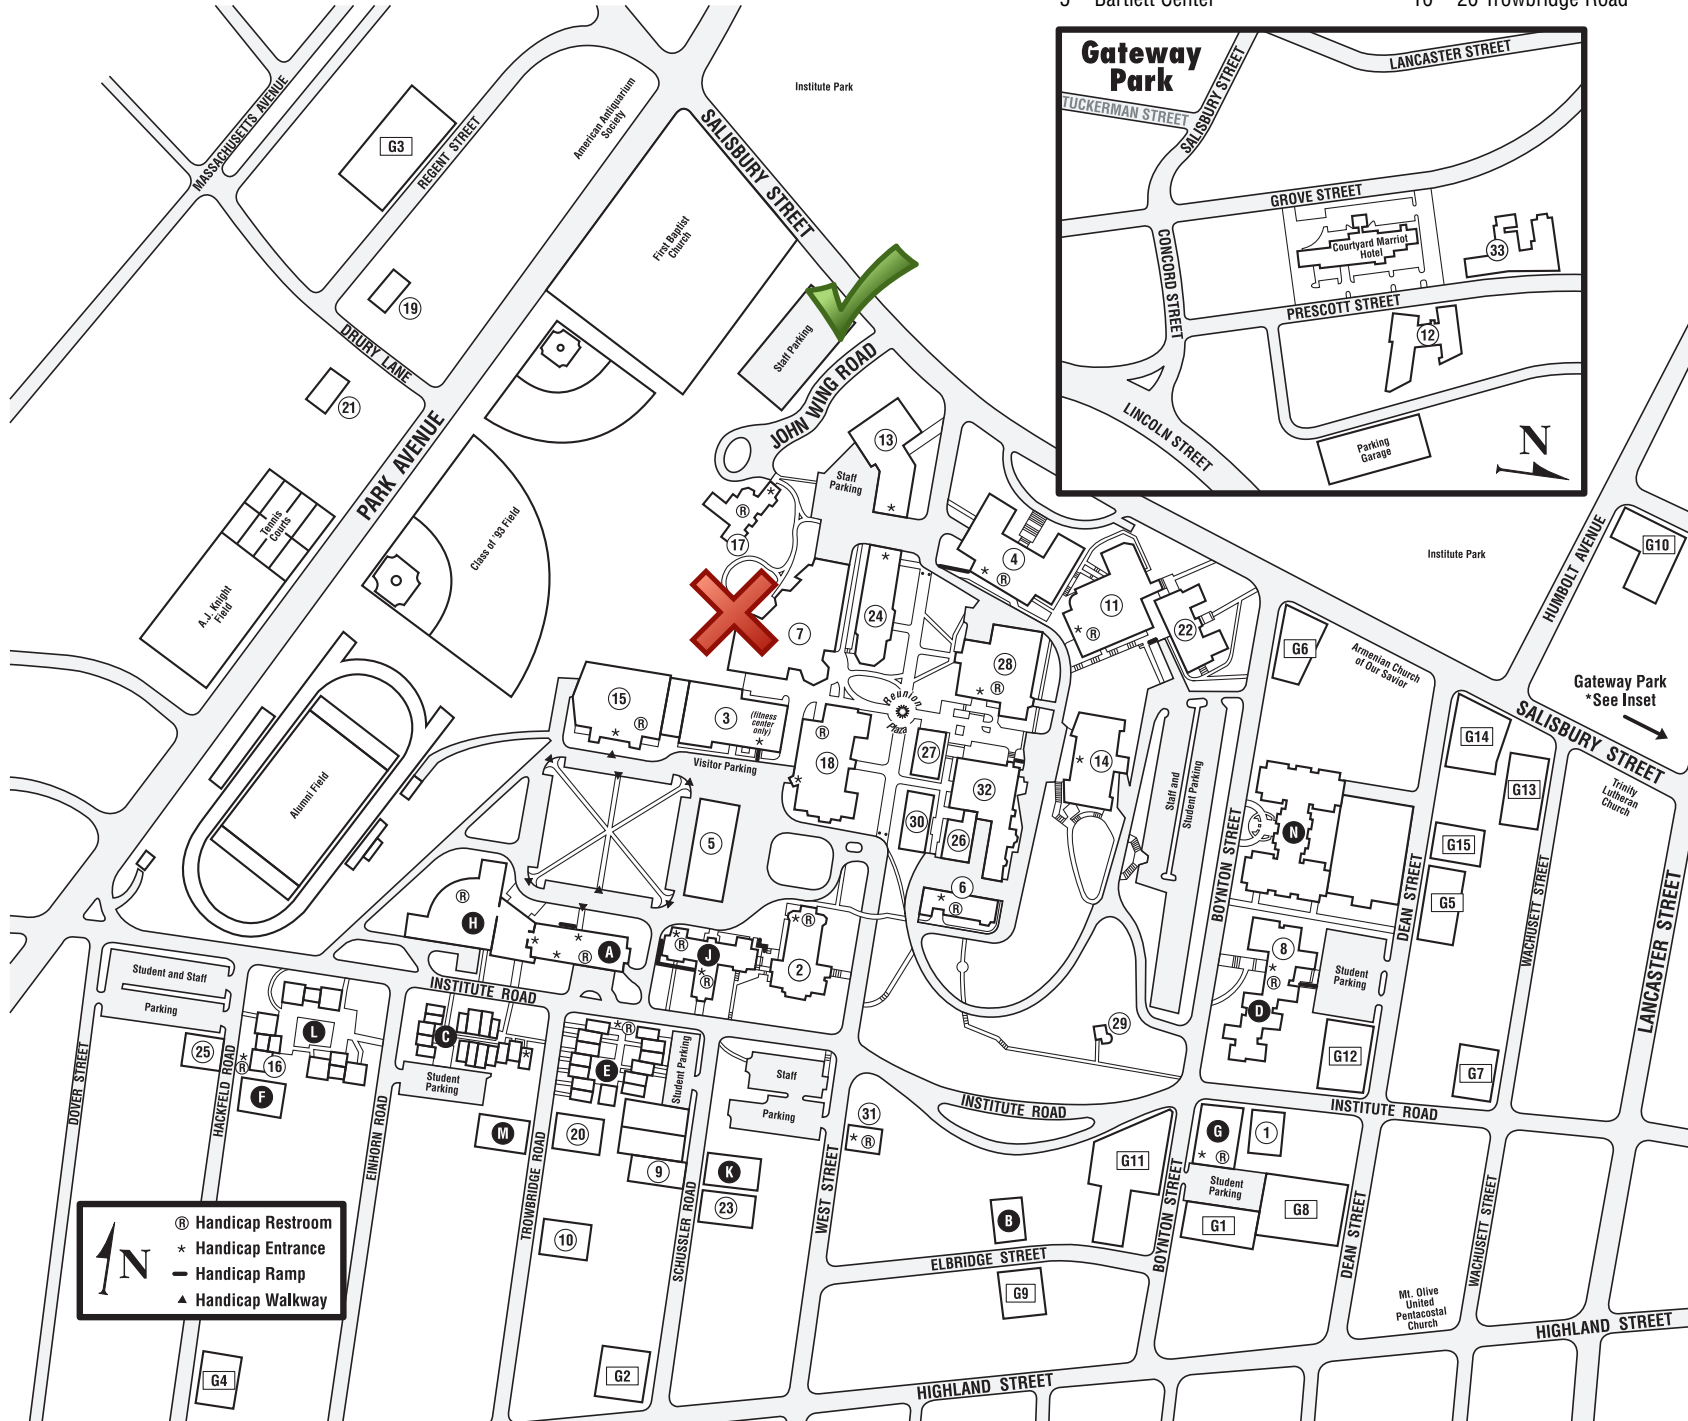

# WPI Campus Map

- 1 Air Force and Aerospace Studies
- 2 Alden Memorial
- 3 Alumni Gym
- 4 Atwater Kent Laboratories
- 5 Bartlett Center
- 6 Boynton Hall
- 7 **Campus Center**
- 8 Campus Police
- 9 Collegiate Religious Ctr
- 10 20 Trowbridge Road

- 11 Fuller Laboratories
- 12 WPI Life Sciences and Bioengineering Center
- 13 Goddard Hall
- 14 Gordon Library
- 15 Harrington Auditorium
- 16 Health Center
- 17 Higgins House
- 18 Higgins Laboratories
- 19 Hughes House
- 20 International House
- 21 Jeppson House (One Drury Lane)
- 22 Kaven Hall
- 23 OASIS
- 24 Olin Hall
- 25 Plant Services
- 26 Power House
- 27 Project Center
- 28 Salisbury Laboratories
- 29 Skull Tomb
- 30 Stratton Hall
- 31 Student Development and Counseling Center
- 32 Washburn Shops and Stoddard Laboratories
- 33 85 Prescott Street

- STUDENT RESIDENCES**
- A Daniels Hall
  - B 16 Elbridge
  - C Ellsworth Apartments
  - D Founders Hall
  - E Fuller Apartments
  - F Unity House
  - G Institute Hall
  - H Morgan Hall
  - J Sanford Riley Hall
  - K 22 Schussler
  - L Stoddard Complex
  - M 25 Trowbridge
  - N East Hall