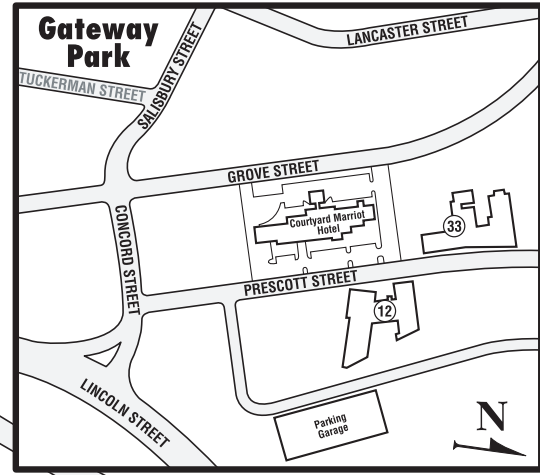

# WPI Campus Map

- 1 Air Force and Aerospace Studies
- 2 Alden Memorial
- 3 Alumni Gym
- 4 Atwater Kent Laboratories
- 5 Bartlett Center
- 6 Boynton Hall
- 7 **Campus Center**
- 8 Campus Police
- 9 Collegiate Religious Ctr
- 10 20 Trowbridge Road

- 11 Fuller Laboratories
- 12 WPI Life Sciences and Bioengineering Center
- 13 Goddard Hall
- 14 Gordon Library
- 15 Harrington Auditorium
- 16 Health Center
- 17 Higgins House
- 18 Higgins Laboratories
- 19 Hughes House
- 20 International House
- 21 Jeppson House (One Drury Lane)
- 22 Kaven Hall
- 23 OASIS
- 24 Olin Hall
- 25 Plant Services
- 26 Power House
- 27 Project Center
- 28 Salisbury Laboratories
- 29 Skull Tomb
- 30 Stratton Hall
- 31 Student Development and Counseling Center
- 32 Washburn Shops and Stoddard Laboratories
- 33 85 Prescott Street